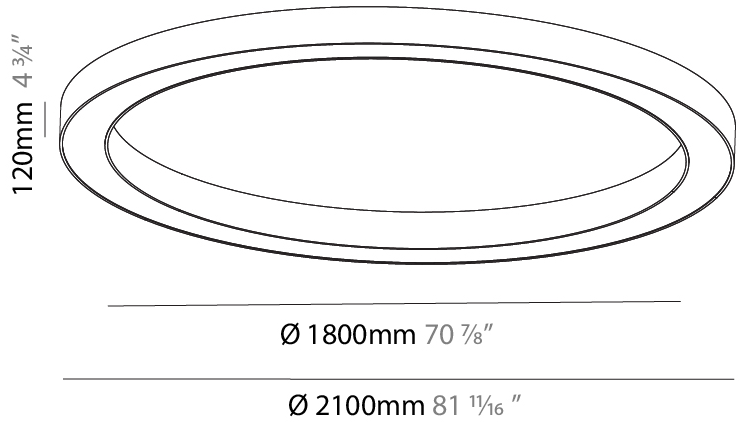

1. To build a product code in our configurator select the specify button on the base model # product page
2. To build a manual product code on this datasheet choose from the options listed below in blue font and add the suffix to the base model #

GENERAL

Series: Glorious
Subseries: Glorious
Brand: Prolicht
Division: Architectural
Mounting Type: Surface
Mounting Location: Ceiling
Subcategory: Ambient

PHYSICAL

Shape: Round
Diameter (mm): 2100
Diameter (in): 82 ¹¹/₁₆
Height (mm): 120
Height (in): 4 ³/₄
Light Distribution: Direct
Weight (kg): 25.133
Weight (lbs): 55.29
Diffuser: PMMA - Opal
Fixture Finish: SSR / BKV / CWI / CRY / HAB / UFT / ITA / RUA / FTG / MYG / LOD / PUS / FRO / FUP / KIA / POP / BLS / SPG / MEY / GOH / GUM / CHC / COM / ABZ / JAG / OBR / MOS / ROR
Fixture Material: Aluminum

ELECTRICAL

Lamp Type: LED (Zhaga Standard)
Input Wattage (W): 101
Total Output Wattage (W): 84 / 67.2 (3500K)
Dimming: Non-Dimming / Phase Dimming (120Vac only) / 0-10V Dimming
Driver Included: Yes
Driver Location: Integrated
Driver Type: Constant Current - 120 / 277Vac
Driver Class: Class 2
Input Voltage (V): 120 - 277
Constant Current (MA): 350 / 700 (3500K)

LED

Color Temperature (°K): 3000 / 3500 / 4000
Max. Delivered Lumen (lm): 9690 / 10035 / 10240
CRI: >80 CRI
Efficiency (%): 65
Lamp Life (hrs): 50000

OPTICAL

RATINGS AND CERTIFICATIONS

Certified By: Certified for North American Standards
IP rating: IP20